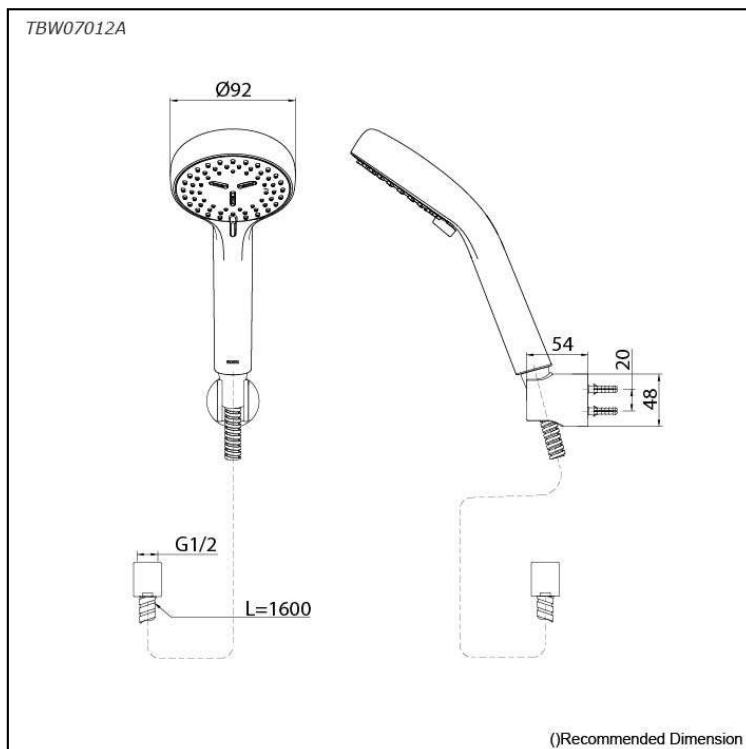

*L Selection
Hand Shower
(2 mode)*

Features

- Multi mode function, Round shape hand shower (COMFORT WAVE, Intense Wave)
- Gorgeous and Smart Design Concept

Specifications

Finish:	Chrome
Material:	ABS Plastic (Shower)
Shape:	Round
Dimension:	Diameter 92mm
Water Pressure:	0.05MPa~1.0MPa

Parts description

- **TBW07012A**
Hand Shower (2 mode)

Flow Rate