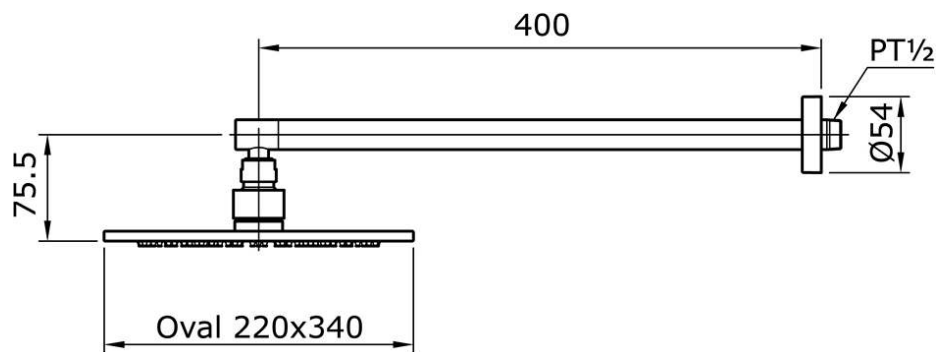

TX488SQN

Fixed Shower Head

Min Water Pressure: 0.05 MPa

Max Water Pressure: 0.75 MPa

Flow Rate: 12.0 Lpm

Some products may not be available in your area.

Prices indicated are manufacturer's suggested retail price, prices may change anytime without notice.