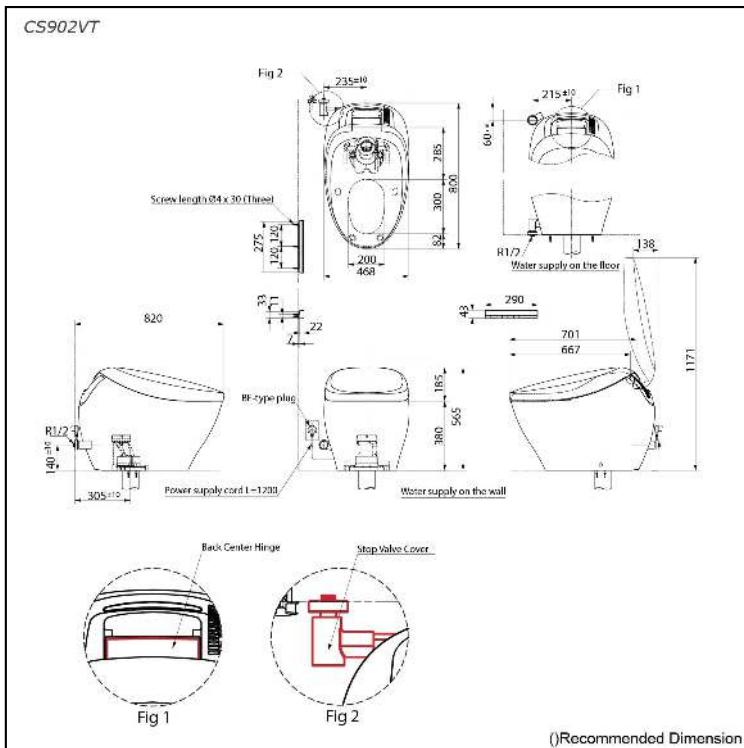

NEOREST NX Luxurious Smart Toilet

Features

- New TORNADO FLUSH uses less water to produce powerful streams of water that travels along a hairpin curve of new RIMLESS DESIGN bowl creating a 360 degree of cleaning power that washes every spot
- PREMIST, a fine spray of mist making it difficult for dirt to adhere
- EWATER+ not only keeps toilet bowl and nozzle clean by preventing bacterial with sanitizing effect but is also sprayed under the seat to prevent other accumulated waste, ensures a long-lasting cleanliness
- Automatic operation: Lid opens, closes and toilet flushes when sensor is activated
- AIR-IN WONDERWAVE uses air rich water droplets to produce comfortable cleaning sensation
- HEATED SEAT with temperature control
- Auto powerful DEODORIZER activates after every usage
- Adjustable WARM AIR DRYING
- Hybrid Ecology System
- WATER SAVING

Specifications

Flush system:	TORNADO FLUSH
Water Use:	3.8L / 3.0L
Rough-in:	305 mm
Bowl Shape:	Elongated
Water Pressure:	0.05MPa~0.75MPa
Power Rating:	220~240V, 50/60Hz, 860~870W
Length of Power Cord:	1.2 m
Material:	Bowl -Vitreous China Seat & Cover -Plastic Remote Controller -Aluminium
Size:	468Wx800Dx565H mm

Parts description

- **CS902VT**
Water Closet Bowl (S-Trap)
(Rough-in 305)

Optional Parts

- T53P100VR
Floor Flange

Colors

- White (CEFIONTECT)
- Water Closet Bowl
- Silver
- Stop Valve Cover
- Back Center Hinge
- Remote Controller