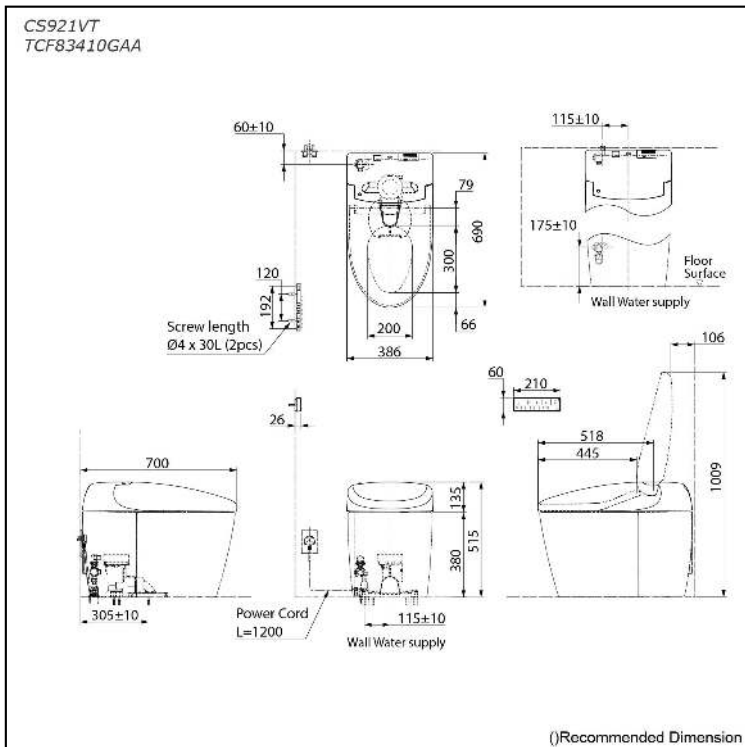

Colors

White (#NW1)