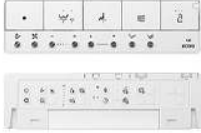

## Features

- New TORNADO FLUSH uses less water to produce powerful streams of water that travels along a hairpin curve of new RIMLESS DESIGN bowl creating a 360 degree of cleaning power that washes every spot
- PREMIST, a fine spray of mist making it difficult for dirt to adhere
- EWATER+ keeps toilet bowl and nozzle clean by preventing bacterial with sanitizing effect
- Automatic operation: Lid opens, closes and toilet flushes when sensor is activated
- HEATED SEAT with temperature control
- Auto powerful DEODORIZER activates after every usage
- Adjustable WARM AIR DRYING
- Hybrid Ecology System  
- WATER SAVING

## Specifications

Flush system:	TORNADO FLUSH
Water Use:	3.8L / 3.0L
Rough-in:	305 mm
Bowl Shape:	Elongated
Water Pressure:	0.05MPa~0.75MPa
Power Rating:	220~240V, 50/60Hz, 843~852W
Length of Power Cord:	1.2 m
Material:	Bowl -Vitreous China Seat & Cover -Plastic Remote Controller -Plastic
Size:	386Wx690Dx515H mm