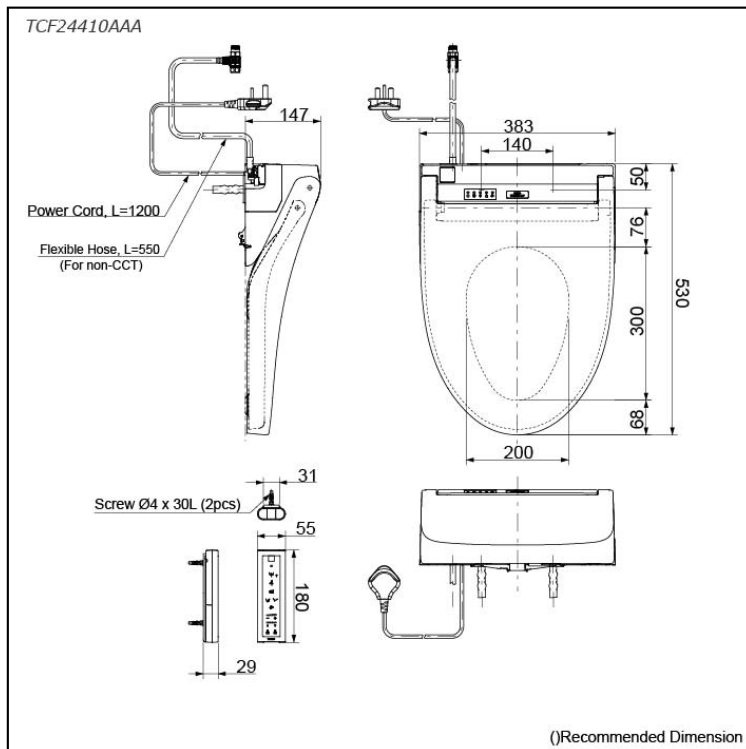

WASHLET C5

Features

- EWATER+ spreads out and keeps the nozzle clean by preventing bacteria with sanitizing effect
- Harness the power of PREMIST - a fine mist to repel dirt, ensuring a consistently clean toilet experience.
- Keep your bathroom fresh with the Auto Powerful DEODORIZER - it activates after every use to ensure a clean, odor-free environment.
- Luxuriate in the comfort of a HEATED SEAT with customizable temperature control
- Gentle Warmth, Perfectly Personalized - Adjustable WARM AIR DRYING
- Comprehensive Comfort: Includes Rear, Front, and Oscillating Cleansing Functions, with Added Pulsating Cleansing for Enhanced Cleanliness.
- Self-cleaning wand for ultimate convenience.

EWATER+ is made from tap water by electrolyzed chloride ion without any chemicals. After use, it returns to normal water in the state of safe and environmental friendly

Specifications

Bowl Shape:	Elongated
Water Pressure:	0.05Mpa~0.75Mpa
Power Rating:	220~240V , 50/60Hz, 307~362W
Length of Power Cord:	1.2 m
Material:	Plastic
Size:	383W x 530D x 147H mm

Parts description

- TCF24410AAA WASHLET Elongated

Colors

White #NW1