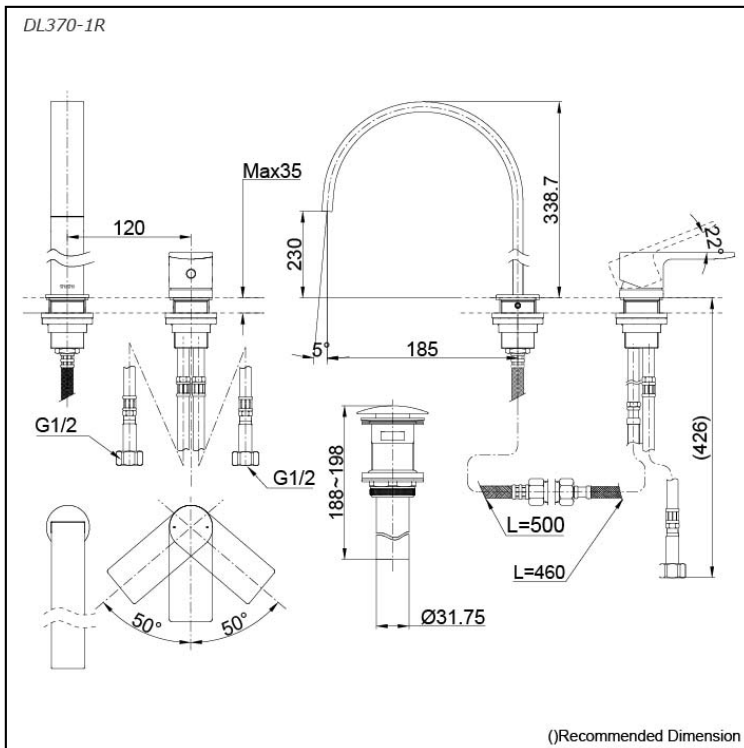

### Specifications

Finish: Chrome  
 Material: Brass  
 Water Pressure: 0.05MPa~0.75MPa

### Parts description

- DL370-1R**  
2 Holes Lavatory Faucet W/ Pop-up Waste

### Flow Rate