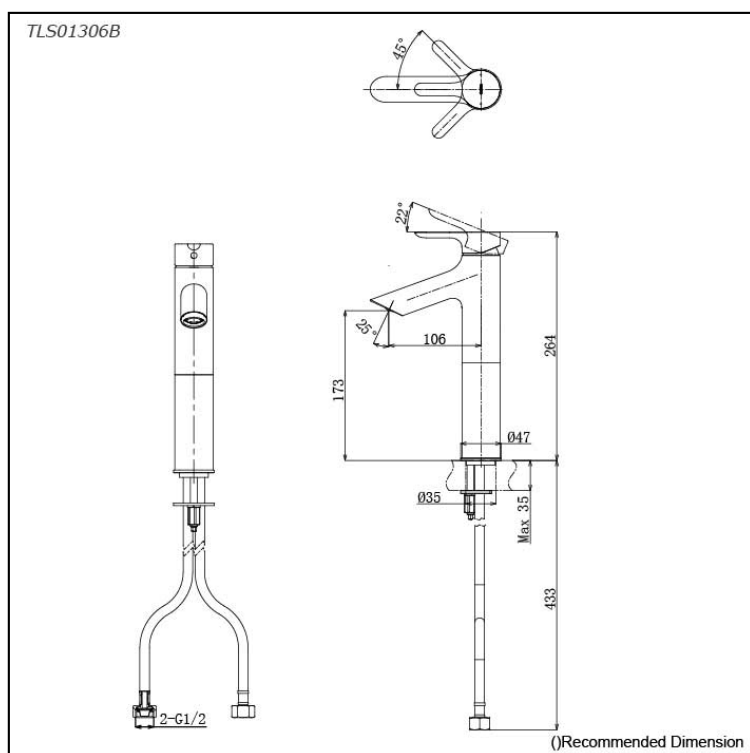

*LB Series
Single Lever Lavatory Faucet
(Semi-tall Vessel)
(w/o Pop-up Waste)*

Features

- Embrace the elegance of minimalist design, where geometric shapes intertwine with organic curves, creating a harmonious fusion that captivates the eye.
- High corrosion resistance plating.
- TOTO original cartridge for smooth control

Specifications

Finish: Chrome
Material: Brass
Water Pressure: 0.05MPa~1.0MPa

Parts description

- **TLS01306B**
Single Lever Lavatory Faucet (Semi-tall Vessel) (w/o Pop-up Waste)

Flow Rate

TLS01306B