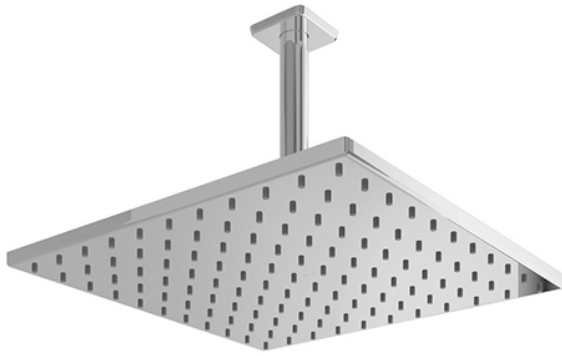

Fixed Shower Head (Ceiling Type)

Features

- Elevate your shower experience with our fixed shower heads, designed for sleek aesthetics and reliable performance, ensuring a refreshing and enjoyable bathing routine.

Specifications

Water Pressure: 0.05 Mpa ~ 1.0 Mpa

Shape: Square

Size: 300mm x 300mm

Parts description

- TX491SI**
Fixed Shower Head (Ceiling Type)