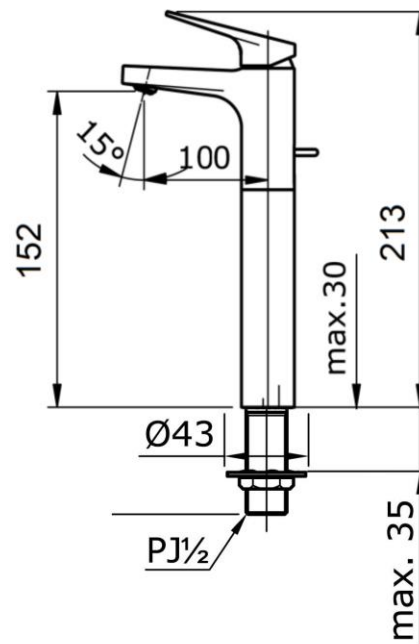

TOTO

Perfection by Design

Type No. : TX 116 LRSV4NK1
Description : Extended Single Lever
Cold Tap
Height : 213mm

Technical Specification :

Copyright © W. ATELIER PTE. LTD., All rights reserved.

All photos and specification in this brochure are only for illustration and do not necessarily represent the final standard specification. Manufacturer reserve the rights to make further improvements and changes, where appropriate during design development. Therefore, they shall not form part of an offer or contract.